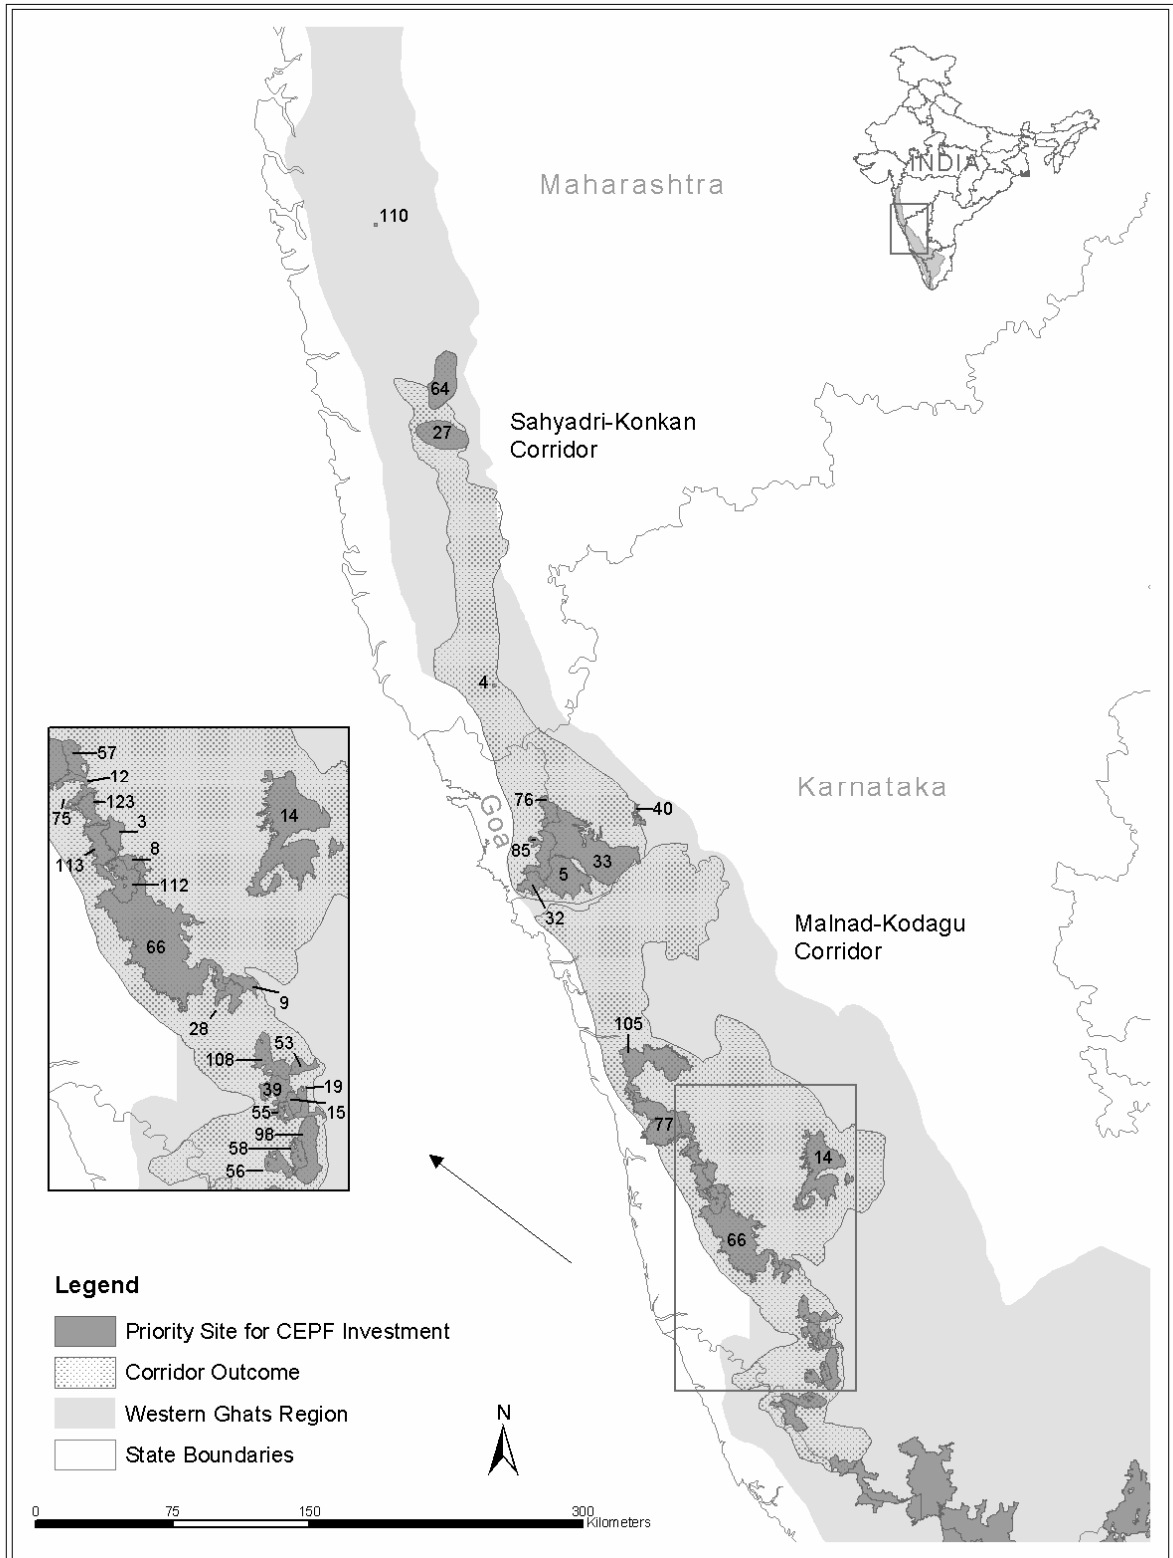

Figure 11. Priority Site Outcomes for CEPF Investment in the Northern Western Ghats

Extended Legend for Figure 11: Priority Sites in the Northern Western Ghats

3. Agumbe RF	56. Kilarmale RF
4. Amboli	57. Killandur RF
5. Anshi NP	58. Kiribag RF
8. Balahalli RF	64. Koyna WLS
9. Balur RF	66. Kudremukh NP
12. Baregundi RF	75. Metkalgudde RF
14. Bhadra WLS	76. Molem NP
15. Bhagimalai RF	77. Mookambika WLS
19. Bisale RF	85. Netravalli WLS
27. Chandoli WLS	98. Pushpagiri WLS
28. Charmadi RF	105. Sharavathi WLS
32. Cotigao WLS	108. Shiradi Shisale RF
33. Dandeli WLS	112. Someshawara RF
39. Forests of Gundia-KN	113. Someshwara WLS
40. Haliyal RF	110. Sinhgarh
53. Kemp hole RF	123. Tombattu RF