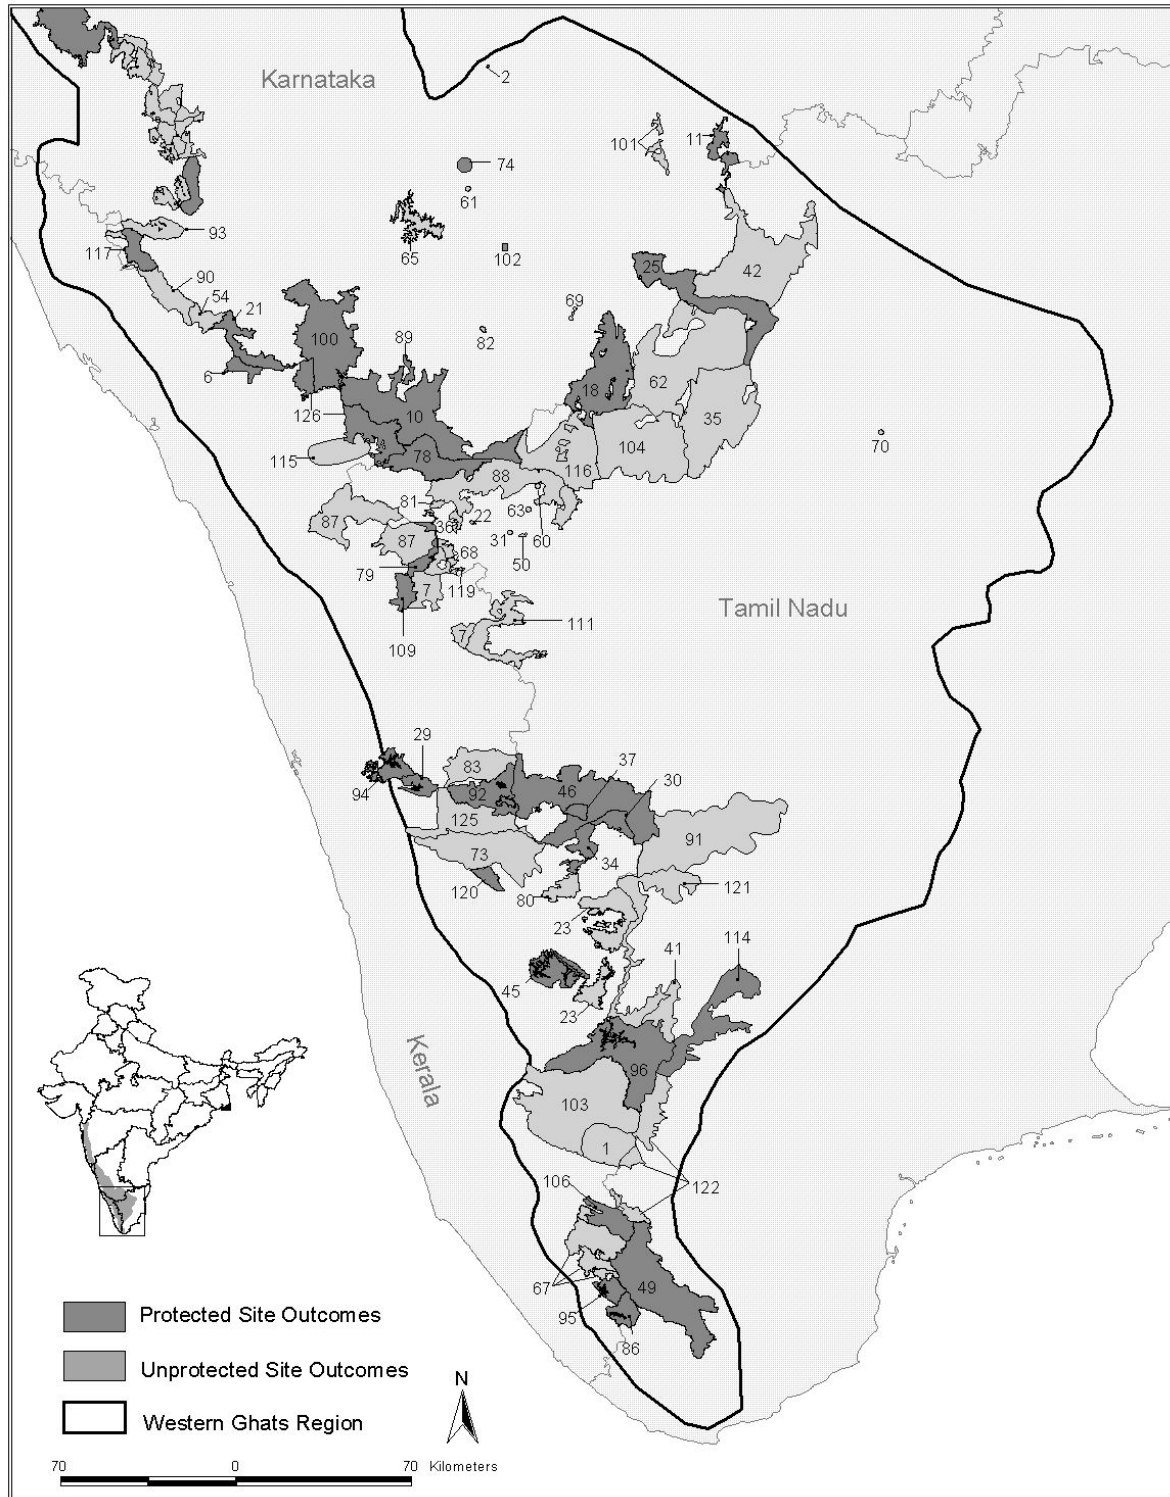

Figure 5: Full Set of Site Outcomes for the Southern Western Ghats

Source: Reserve Forest boundaries from French Institute Forest Maps of South India: (Ramesh et al. 1997b, Franceschi et al. 2002, Pascal et al. 1992, Pascal et al. 1982a). Forest Division boundaries from the GIS database of the Asian Elephant Research and Conservation Centre, Bangalore (www.asiannature.org/home.html). Protected Area boundaries from Indian Institute of Public Administration, New Delhi (www.iipaindia.org). Political boundaries from Environmental Systems Research Institute, Inc.- Digital Chart of the World.